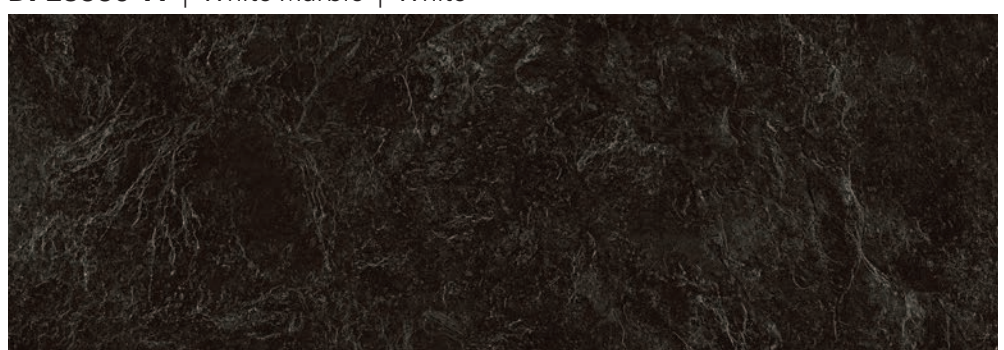

Spirit of the Skies

by Rick Kelley

DP23801-32 | Eagle Panel 36" | Neutral Multi

DP23802-42 | Eagle Toss | Pale Blue Multi

DP23717-94 | Flagstone | Gray

DP23804-46 | Water | Blue

DP23830-76 | Evergreen Trees | Forest Green

DP23660-11 | White Marble | White

DP23720-96 | Slate | Dark Gray

DP21387-990 | Black Marble | Black

Spirit of the Skies

by Rick Kelley

Spirit of the Skies is the latest collection created by internationally renowned wildlife painter, Rick Kelley. Echoing Rick's intricately detailed original, the printed panel captures majestic eagles soaring above the rushing water preparing for a fresh catch, framed by magnificent evergreens and massive rock formations. The eagle toss is a perfect companion to the panel while a selection of Naturescape coordinates complete the collection. Naturescape prints include evergreens, rushing water and stone textures mirroring the natural landscape. Characterized by soothing blues, grays, greens and whites, Spirit of the Skies reflects the calming palette found in nature.