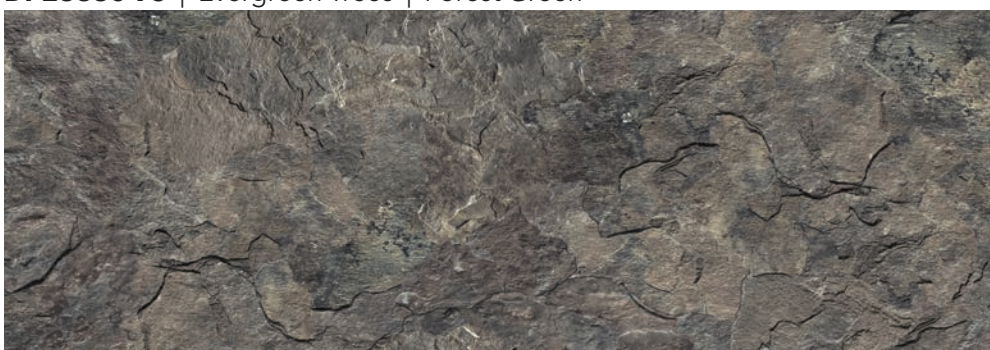

Spirit of the Skies

by Rick Kelley

DP23801-32 | Eagle Panel 36" | Neutral Multi

DP23802-42 | Eagle Toss | Pale Blue Multi

DP23717-94 | Flagstone | Gray

DP23804-46 | Water | Blue

DP23830-76 | Evergreen Trees | Forest Green

DP23660-11 | White Marble | White

DP23720-96 | Slate | Dark Gray

DP21387-990 | Black Marble | Black

Spirit of the Skies

by Rick Kelley

Spirit of the Skies is the latest collection created by internationally renowned wildlife painter, Rick Kelley. Echoing Rick's intricately detailed original, the printed panel captures majestic eagles soaring above the rushing water preparing for a fresh catch, framed by magnificent evergreens and massive rock formations. The eagle toss is a perfect companion to the panel while a selection of Naturescape coordinates complete the collection. Naturescape prints include evergreens, rushing water and stone textures mirroring the natural landscape. Characterized by soothing blues, grays, greens and whites, Spirit of the Skies reflects the calming palette found in nature.